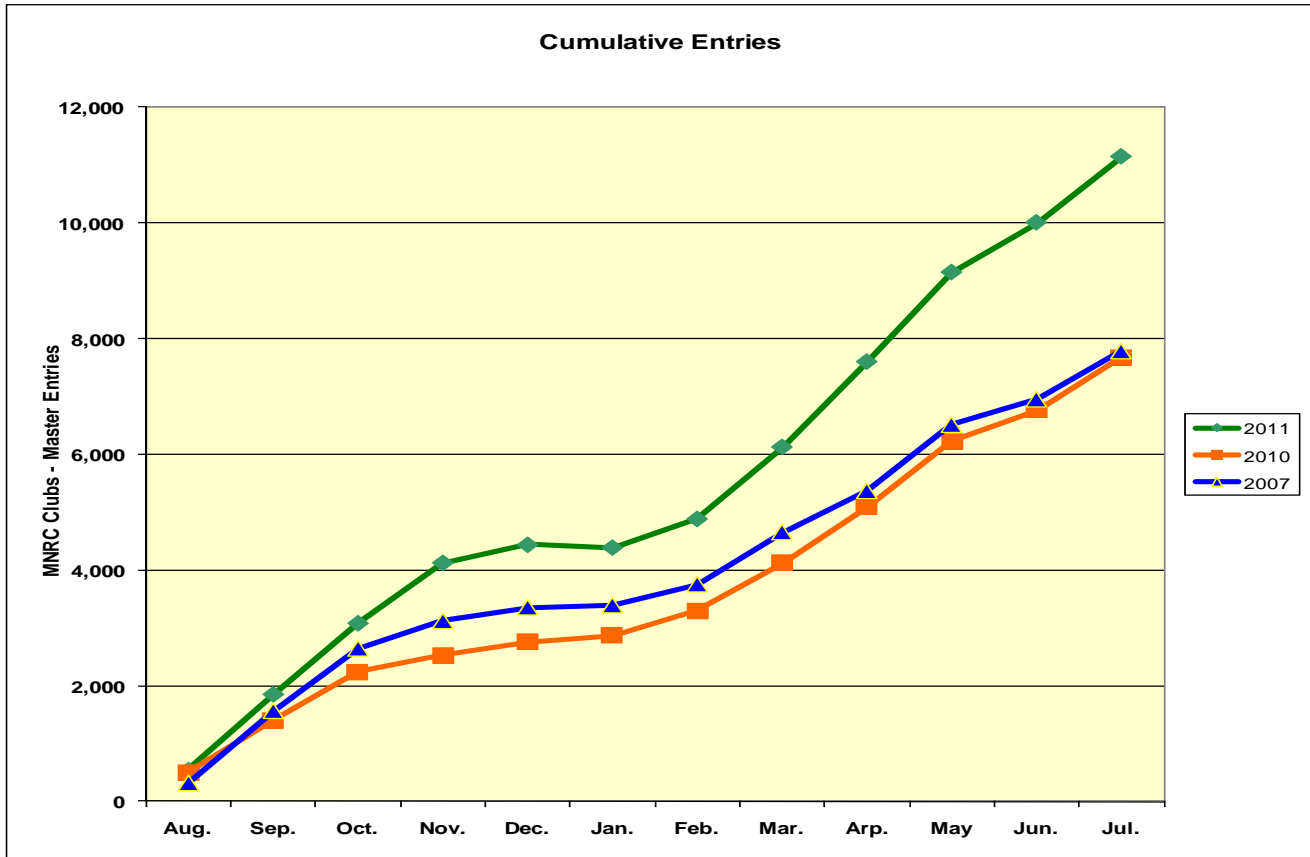

Master Entries at MNRC Clubs in the Atlantic & East Central Regions (plus Texas) (2007, 2010 and 2011 Master National Years)

The 2011 Master National in Maryland has the potential to be the largest ever! We have decided to track the number of dogs running in master tests at MNRC clubs in the Atlantic and East Central Regions (plus Texas). These charts show a comparison of weekend hunt test entries for three distinct time periods. We compare entries for 2011 with entries from 2010 when the MN was held on the west coast, and 2007 when the MN was last held in the Atlantic Region. The Cumulative Entries chart shows the sum of entries for each month plus entries for all preceding months for that MN year. We will update these charts as data are available.